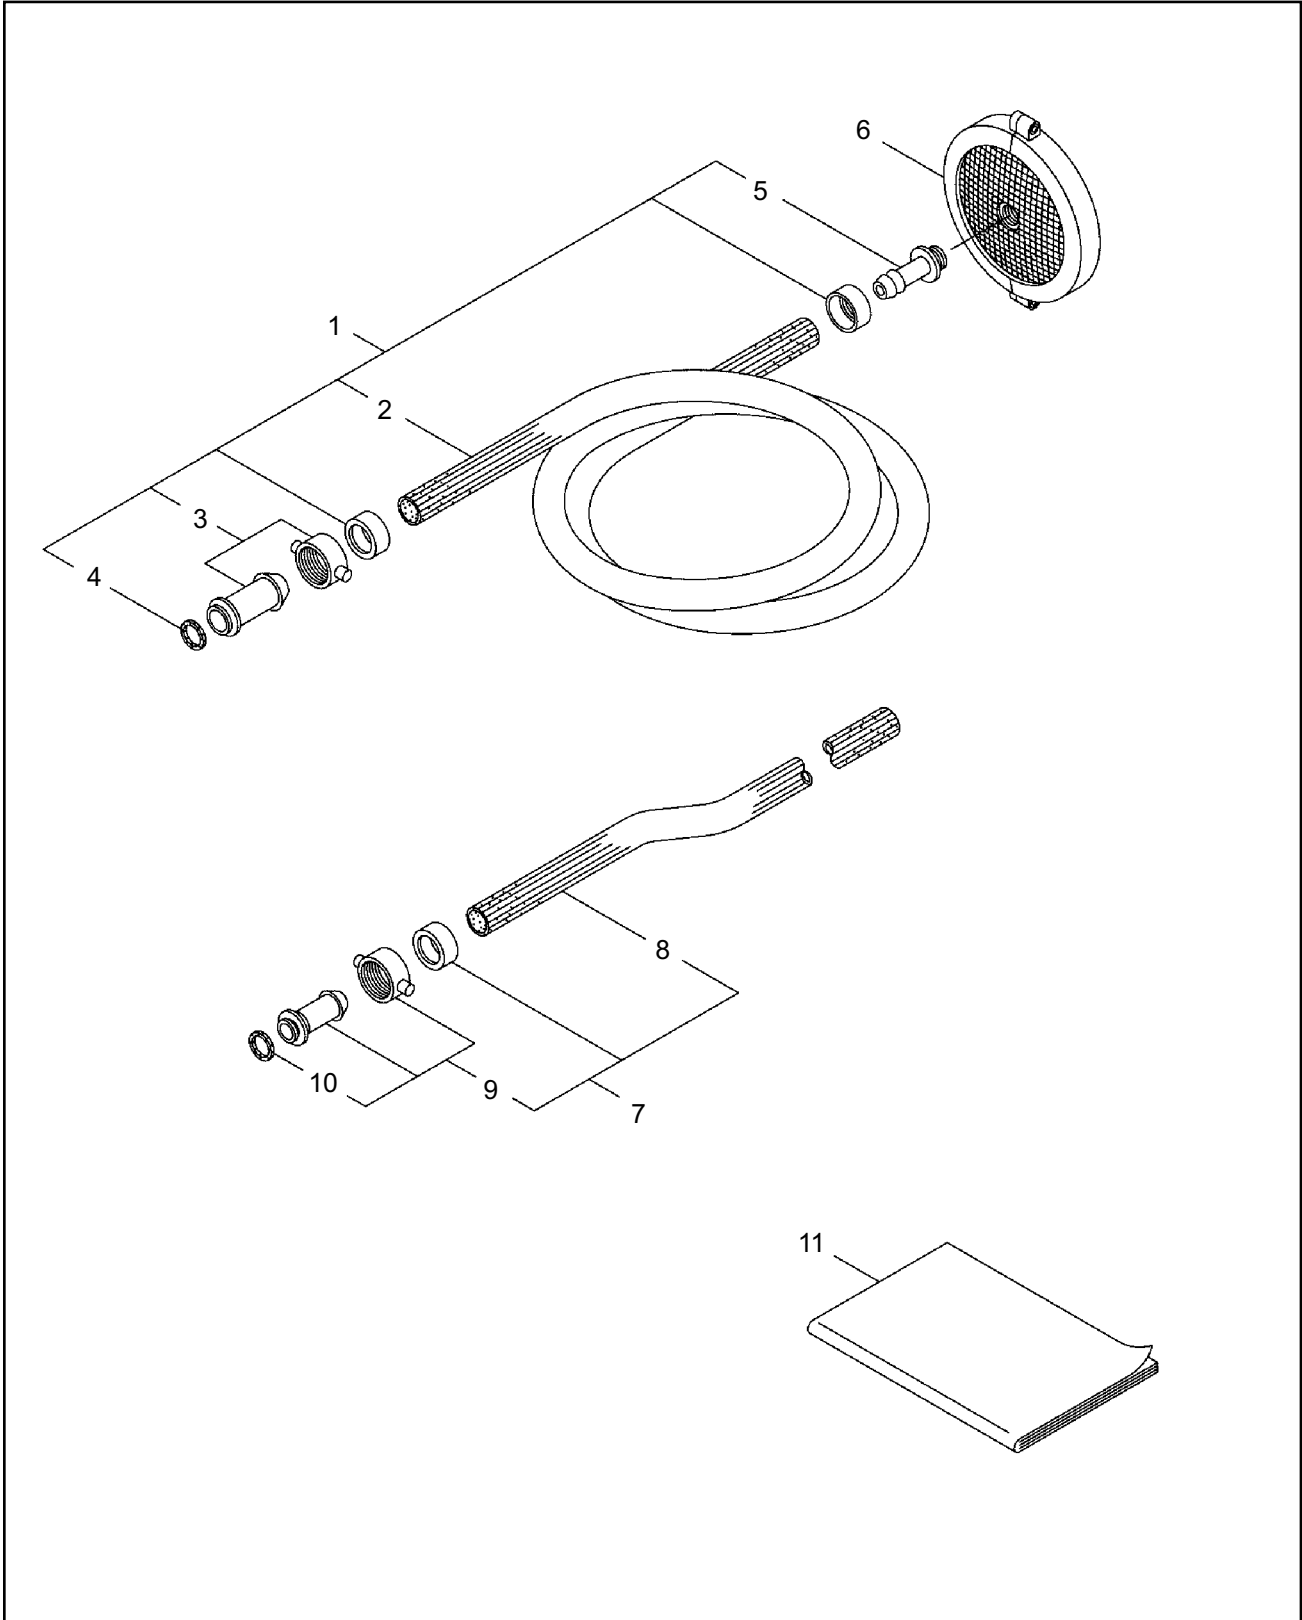

ACCESSORIES

REF #	PART #	DESCRIPTION	Q'TY.	NOTES
1	105936	Suction Hose Ass'y	1	Incl. 2-5
2	103571	Hose	1	19x1Bx3000L
3	098010	Hose Coupling	1	PF3/4
4	103686	Packing	1	18.5x24xt2
5	105937	Hose Coupling	1	PF1
6	122017	Suction Strainer Ass'y	1	
7	104344	Spill Hose Ass'y	1	Incl. 8-10
8	103573	Hose	1	13x19x3000L
9	098009	Hose Coupling	1	PF1/2
10	103685	Packing	1	12x18.5xt1.5
11	119675	Instruction Manual	1