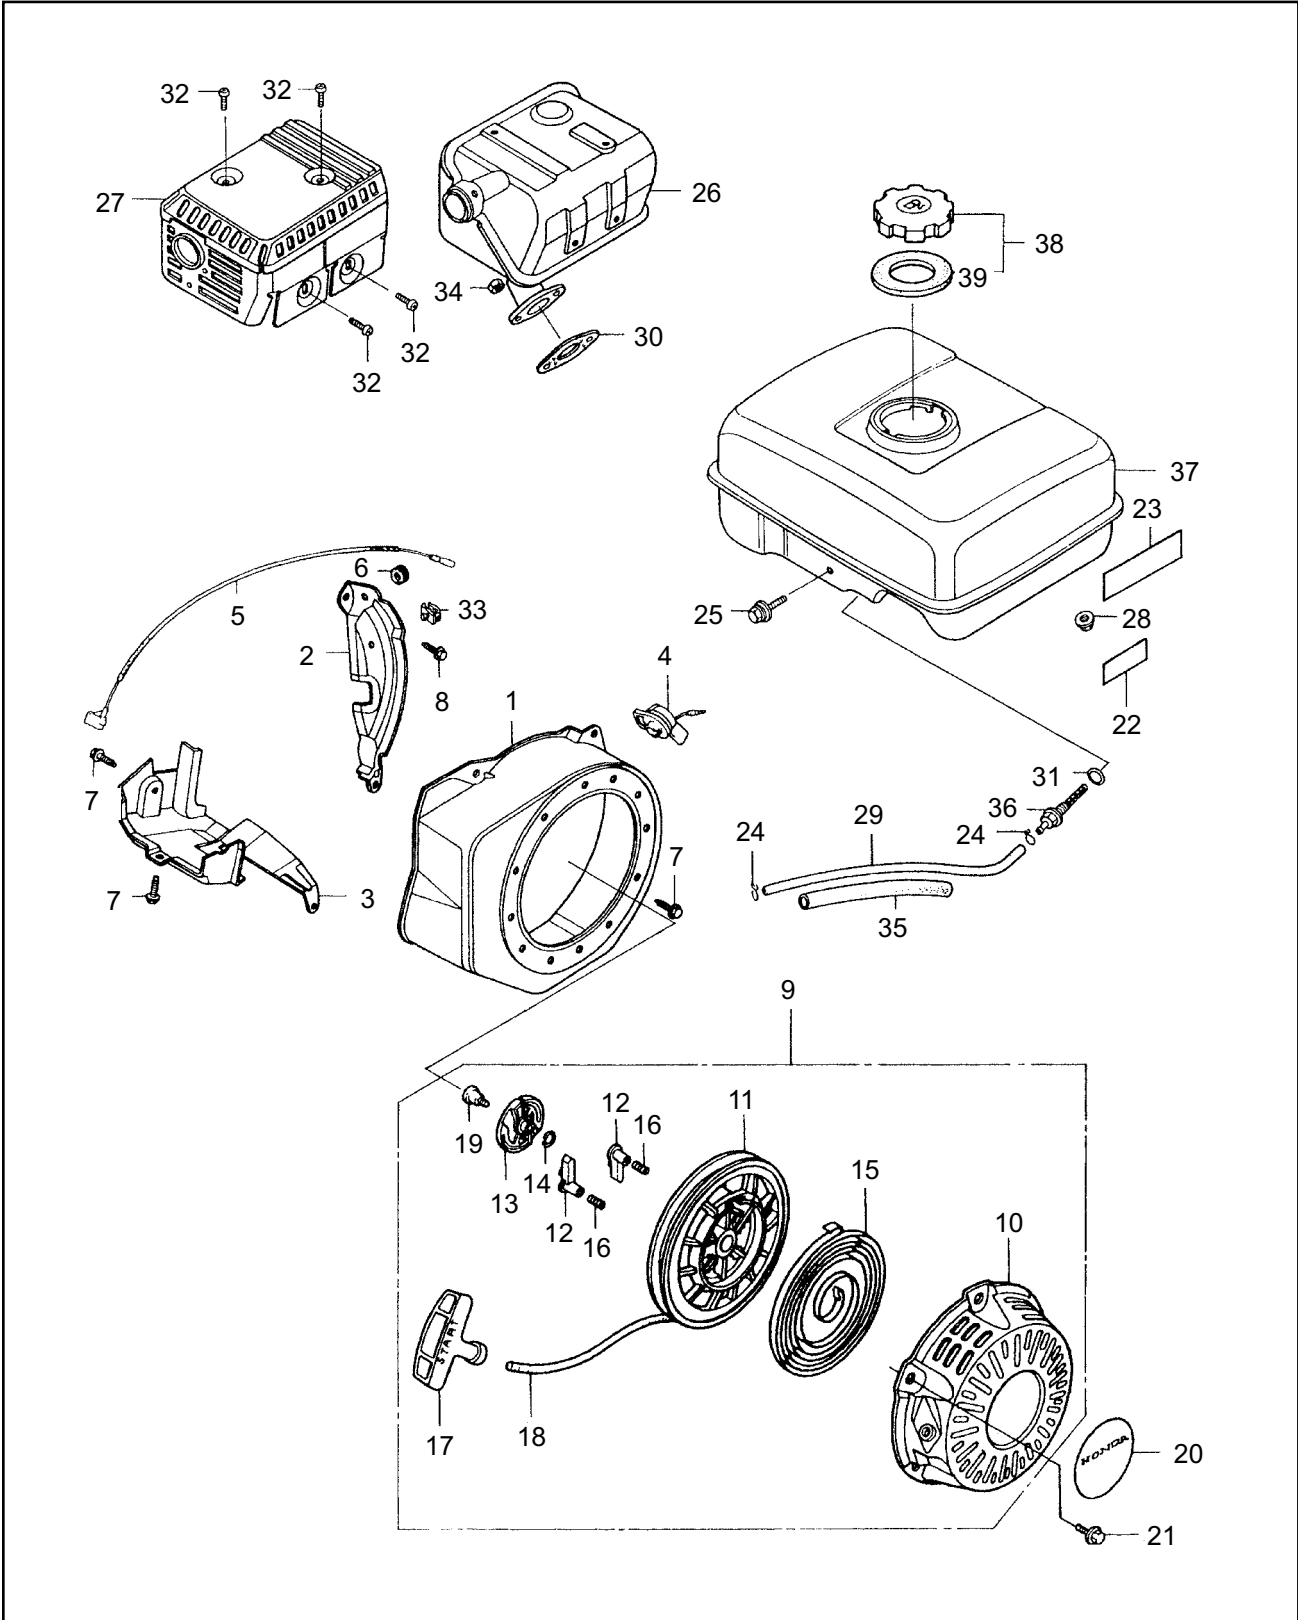

FUEL TANK, RECOIL STARTER & MUFFLER

REF #	PART #	DESCRIPTION	Q'TY.	NOTES
1	620848	Fan Cover Comp.	1	
2	625238	Side Plate	1	
3	625239	Shroud Comp.	1	
4	625240	Stop Switch Ass'y	1	
5	620851	Stop Switch Cord	1	
6	620852	Grommet	1	
7	990467	Flange Bolt	6	6x12
8	583762	Flange Bolt	1	
9	620853	Recoil Starter Ass'y	1	Incl. 10-19
10	620854	Recoil Starter Case Comp.	1	
11	620856	Recoil Starter Reel	1	
12	620857	Starter Ratchet	2	
13	620858	Ratchet Guide	1	
14	620859	Friction Spring	1	
15	620860	Recoil Starter Spring	1	
16	620861	Return Spring	2	
17	620862	Recoil Starter Knob	1	
18	620863	Recoil Starter Rope	1	
19	620864	Setting Screw	1	
20	620865	Emblem	1	
21	586568	Flange Bolt	3	
22	625241	Label	1	
23	620847	Label	1	
24	990499	Tube Clip	2	
25	583796	Flange Bolt	1	
26	620866	Muffler Ass'y	1	
27	620867	Muffler Protector	1	
28	990487	Flange Nut	2	
29	583795	Fuel Tube	1	
30	620868	Muffler Gasket	1	
31	583794	O-Ring	1	
32	583785	Tapping Screw	4	
33	625242	Clip	1	
34	583787	Nut	2	
35	620869	Supporter Rubber	1	
36	583789	Fuel Tank Joint	1	
37	620870	Fuel Tank Comp.	1	
38	620871	Fuel Filler Cap Comp.	1	Incl. 39
39	620872	Gasket, Fuel Filler Cap	1