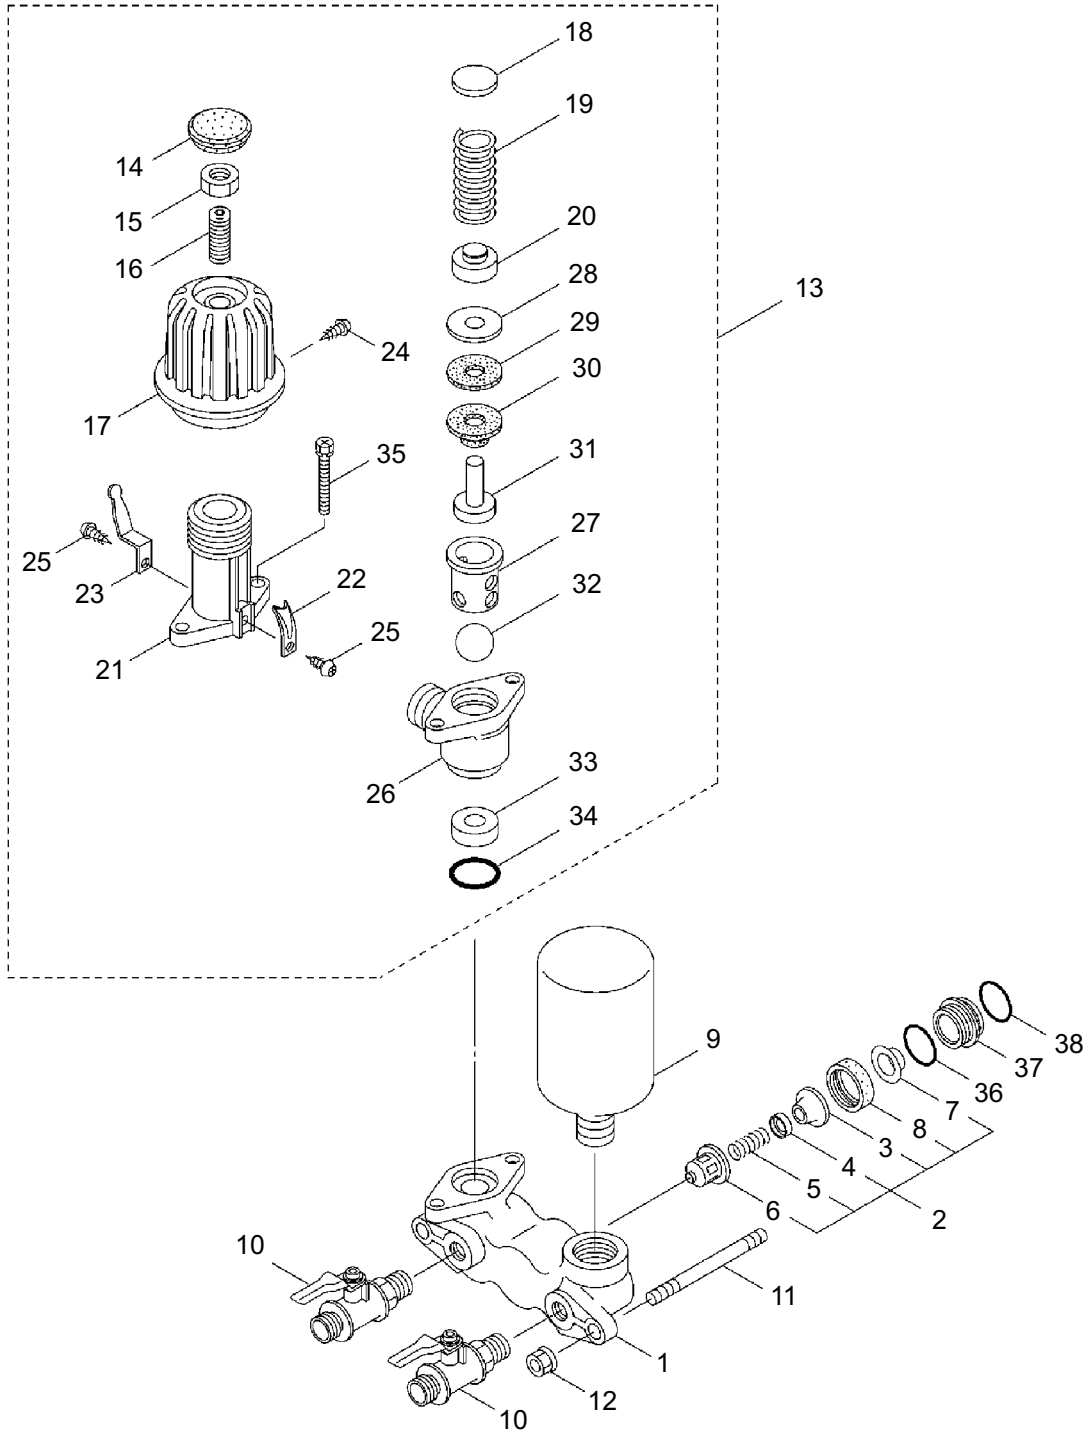

DISCHARGE & PRESSURE REGULATOR VALVES

REF #	PART #	DESCRIPTION	Q'TY.	NOTES
1a	118409	Discharge Manifold	1	LH Regulator (Std.)
1b	118233	Discharge Manifold	1	RH Regulator
2	105510	Discharge Valve Ass'y	3	Incl. 3-8
3	105511	Discharge Valve Seat	3	
4	022842	Discharge Valve	3	
5	022031	Spring	3	
6	105512	Retainer	3	
7	105513	Packing Ring	3	
8	105514	Valve Case	3	
9	117813	Air Chamber	1	
10	117609	Cock Ass'y	2	PF 1/4 x PT 1/4
11	085203	Stud	2	M8x150x11x18
12	101804	Nut	2	M8
13	118236	Pressure Regulator Valve	1	Incl. 14-35
14	105518	Cap	1	
15	084015	Nut	1	M10
16	088975	Screw	1	M10x48
17	118662	Grip	1	
18	019917	Retainer	1	
19	105520	Spring	1	
20	105521	Retainer	1	
21	117448	Case	1	
22	117440	Plate	1	
23	117441	Indicator	1	
24	089899	Tapping Screw	2	M4x13
25	082744	Screw	2	M4x6
26	118237	Body	1	
27	012256	Retainer	1	
28	012255	Washer	1	6.2x22x7t0.6
29	016972	Bellows Packing	1	5x22xt1.5
30	011451	Bellows	1	
31	016975	Valve Rod	1	
32	107238	Valve Ball	1	12.7 (1/2)
33	117443	Valve Seat	1	
34	014179	O-Ring	1	P20
35	118610	Bolt	2	M6x55
36	023172	O-Ring	3	P22
37	022931	Adapter	3	
38	015862	O-Ring	3	P21