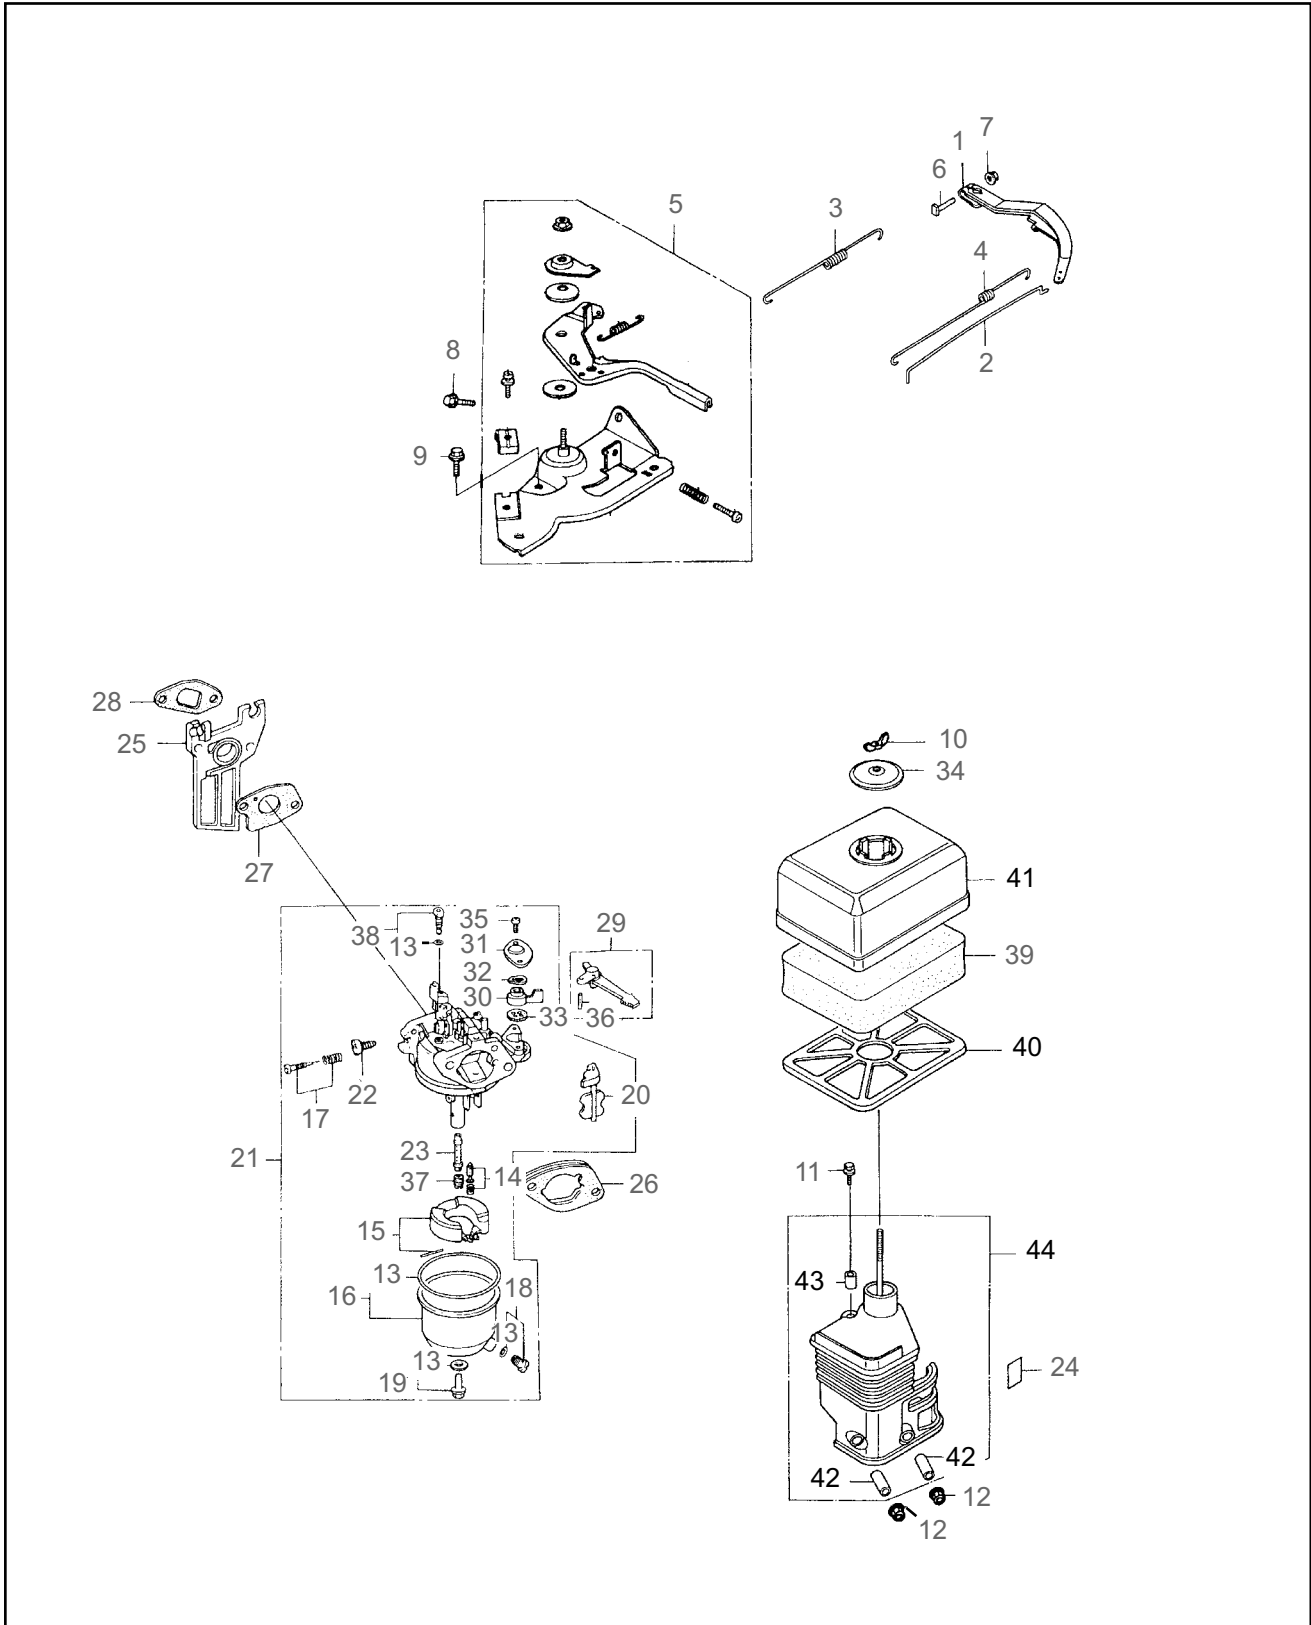

AIR CLEANER, CARBURETOR & GOVERNOR

REF #	PART #	DESCRIPTION	Q'TY.	NOTES
40	583747	Air Cleaner Grid	1	
41	620843	Air Cleaner Cover	1	
42	620844	Air Cleaner Collar	2	
43	583750	Air Cleaner Collar B	1	
44	620845	Air Cleaner Elbow Comp.	1	Incl. 42,43