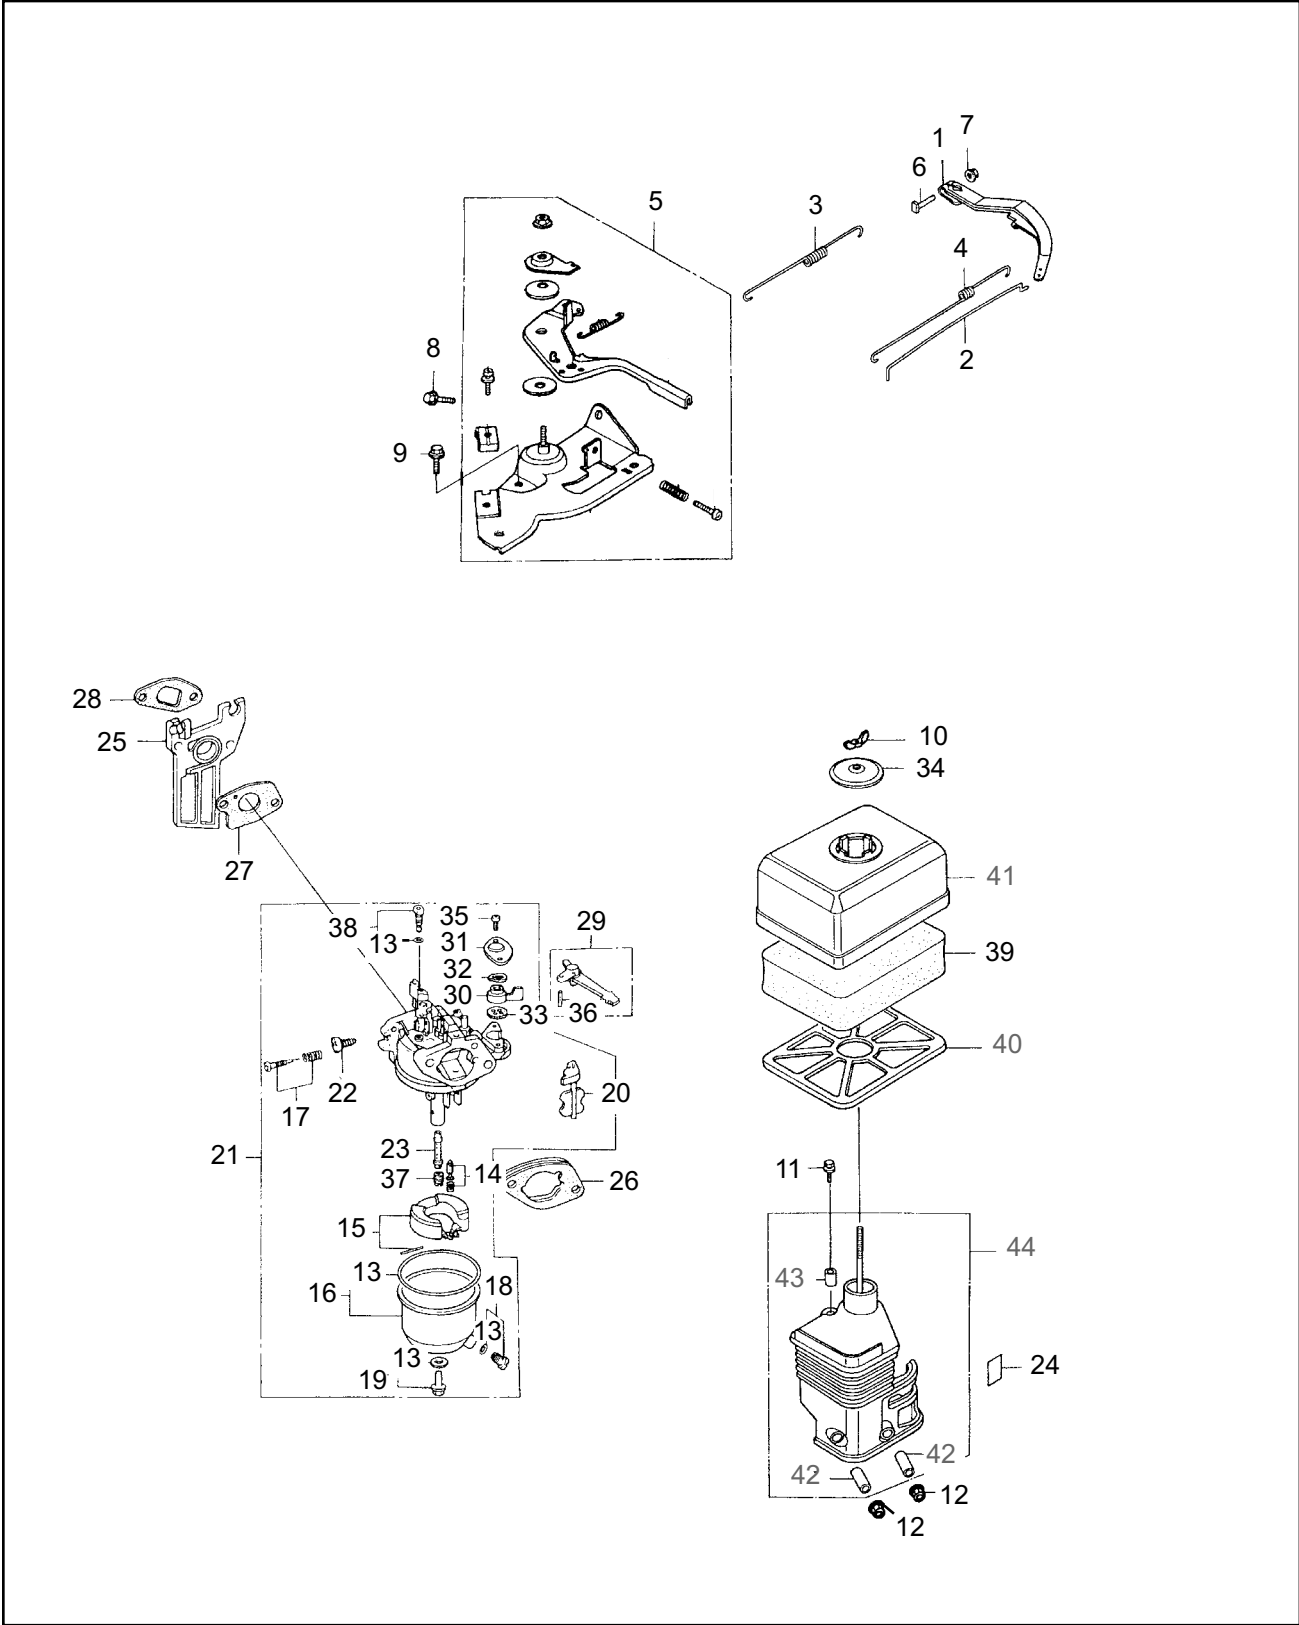

AIR CLEANER, CARBURETOR & GOVERNOR

REF #	PART #	DESCRIPTION	Q'TY.	NOTES
1	620823	Governor Arm	1	
2	620824	Governor Rod	1	
3	620825	Governor Spring	1	
4	620826	Throttle Return Spring	1	
5	620827	Control Ass'y	1	
6	583723	Governor Arm Bolt	1	
7	990487	Flange Nut	2	
8	583762	Flange Bolt	1	
9	990467	Flange Bolt	1	6x12
10	990471	Wingnut	1	
11	583756	Bolt	1	
12	990487	Flange Nut	2	
13	620833	Gasket Ass'y	4	
14	998250	Float Valve Ass'y	1	
15	583729	Float Ass'y	1	
16	583730	Float Chamber Ass'y	2	Incl. 13 only
17	998257	Pilot Screw Ass'y	1	
18	998255	Drain Screw Ass'y	1	
19	583731	Screw Ass'y	1	
20	583732	Choke Ass'y	1	
21	625235	Carburetor Ass'y	1	
22	998258	Throttle Stop Screw	1	
23	620835	Main Nozzle	1	
24	620846	Choke Mark	1	
25	620837	Insulator	1	
26	583737	Carburetor Spacer Comp.	1	
27	625236	Carburetor Packing	1	
28	620839	Insulator Packing	1	
29	583740	Choke Lever Comp.	1	Incl. 36 only
30	583741	Cock Lever	1	
31	998266	Lever Setting Plate	1	
32	998265	Cock Lever Spring	1	
33	620840	Gasket, Petcock	1	
34	583752	Cleaner Cap	1	
35	620841	Pan Screw	2	
36	583744	Spring Pin	1	
37	625237	Main Jet	1	#55
38	998260	Pilot Jet Ass'y	1	#35
39	583746	Air Cleaner Element	1