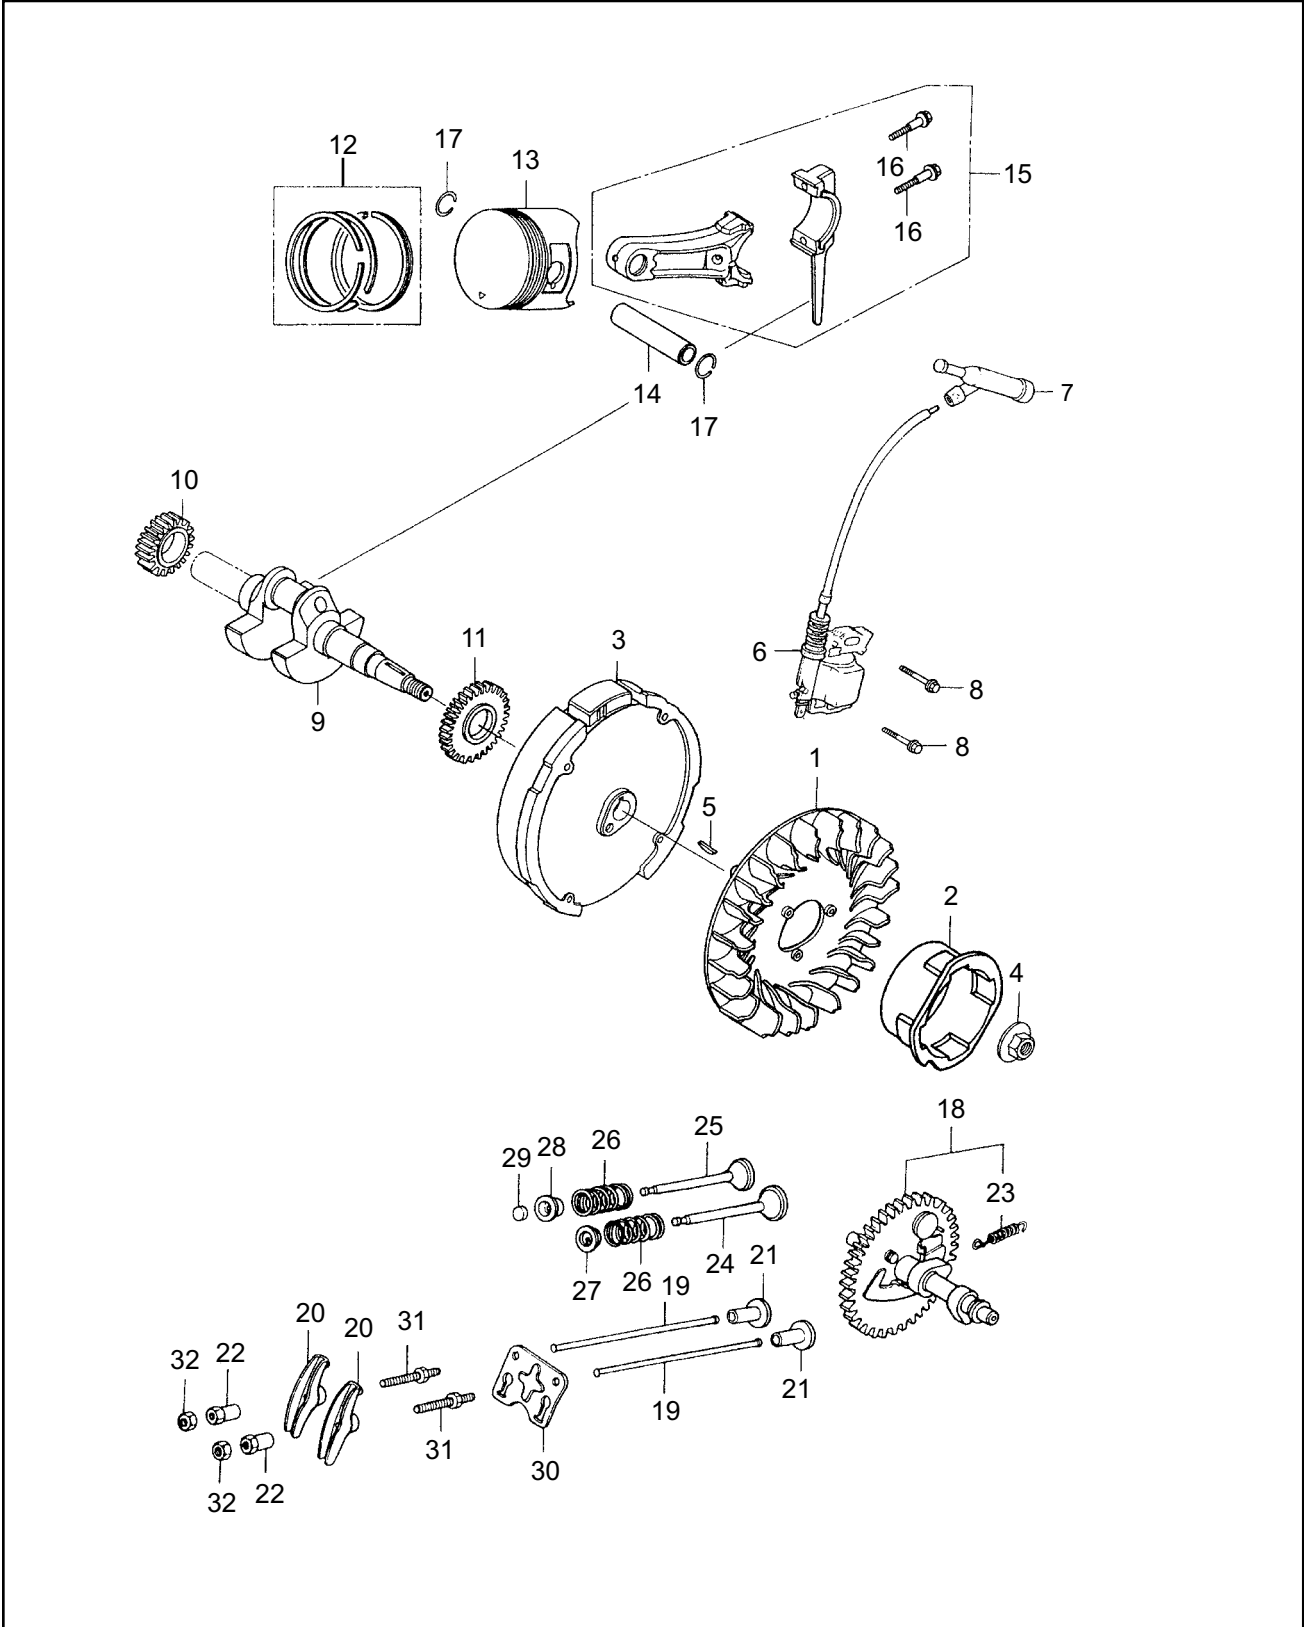

CRANKSHAFT, IGNITION COIL & VALVE

REF #	PART #	DESCRIPTION	Q'TY.	NOTES
1	620764	Cooling Fan	1	
2	620765	Starter Pulley	1	
3	625231	Flywheel Ass'y	1	
4	583685	Special Nut	1	
5	583686	Special Woodruff Key	1	
6	625232	Ignition Coil Ass'y	1	
7	625233	Cap Ass'y	1	
8	998214	Flange Bolt	2	6x25
9	620769	Crankshaft Ass'y	1	
10	620770	Timing Gear	1	
11	620771	Governor Drive Gear	1	
12	620772	Piston Ring Ass'y	1	
13	620773	Piston	1	
14	620774	Piston Pin	1	
15	620775	Connecting Rod Ass'y	1	Incl. 16
16	583696	Connecting Rod Bolt	2	
17	620776	Piston Pin Clip	2	
18	620777	Camshaft Ass'y	1	Incl. 23
19	620818	Push Rod	2	
20	583700	Valve Rocker Arm	2	
21	625234	Valve Lifter	2	
22	583702	Rocker Arm Pivot	2	
23	583703	Weight Return Spring	1	
24	620819	Inlet Valve	1	
25	620820	Exhaust Valve	1	
26	620821	Valve Spring	2	
27	583707	Retainer	1	
28	583708	Retainer	1	
29	583709	Valve Rotator	1	
30	620822	Push Rod Guide Plate	1	
31	583711	Pivot Bolt	2	
32	583712	Pivot Adjusting Nut	2