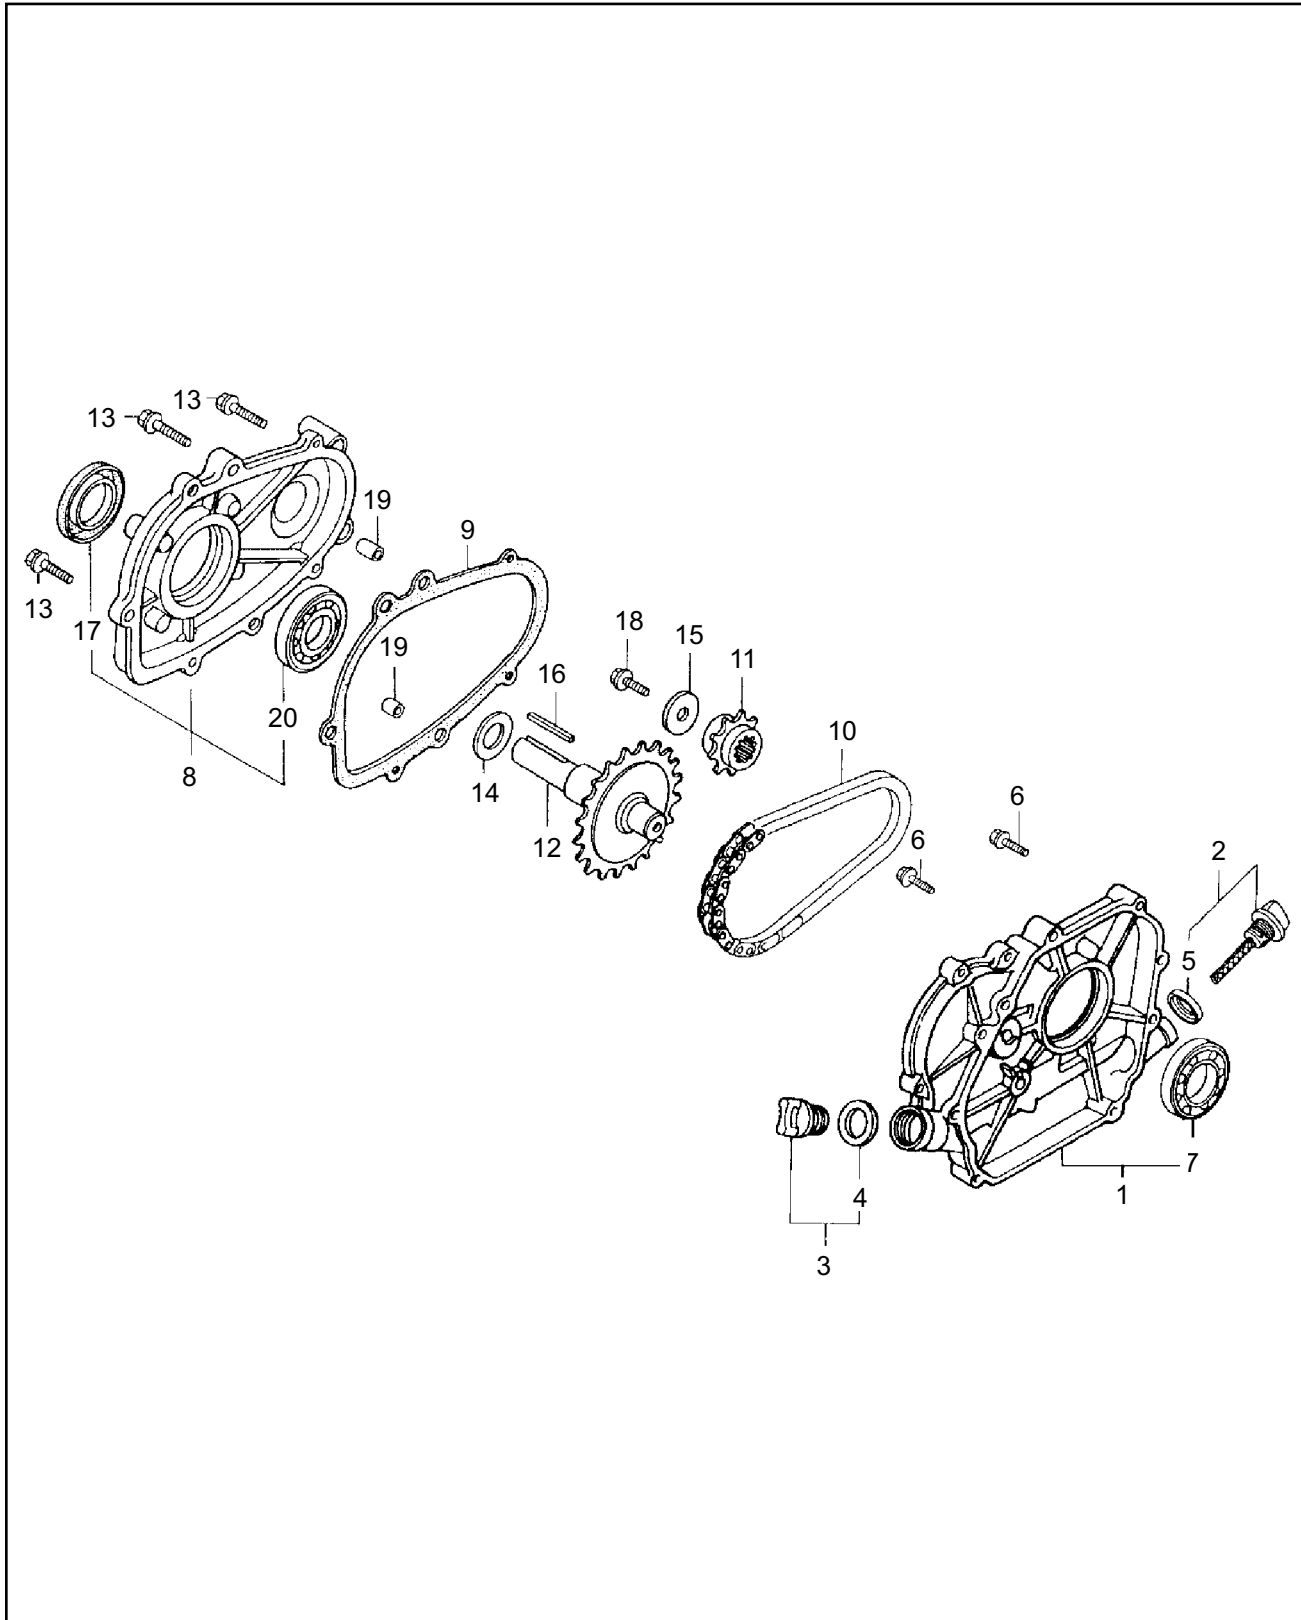

CRANKCASE ASSEMBLY

REF #	PART #	DESCRIPTION	Q'TY.	NOTES
1	620742	Crankcase Cover Ass'y	1	Incl. 7
2	620744	Oil Filter Cap Ass'y	1	Incl. 5
3	620745	Oil Filter Cap Ass'y	1	Incl. 4
4	620747	Oil Filter Cap Packing	1	
5	620747	Oil Filter Cap Packing	1	
6	998198	Flange Bolt	7	
7	620741	Radial Ball Bearing	1	
8	583672	Chain Case Cover Ass'y	1	Incl. 17, 20
9	620748	Chain Case Cover Packing	1	
10	620749	Chain	1	
11	620760	Drive Sprocket	1	
12	620761	P.T.O. Shaft	1	
13	998198	Flange Bolt	5	
14	583677	Thrust Spring	1	
15	583679	Washer	1	
16	620762	Key	1	5x5x33
17	583663	Oil Seal	1	
18	620763	Bolt	1	
19	990497	Dowel Pin	2	8x14
20	583664	Radial Ball Bearing	1